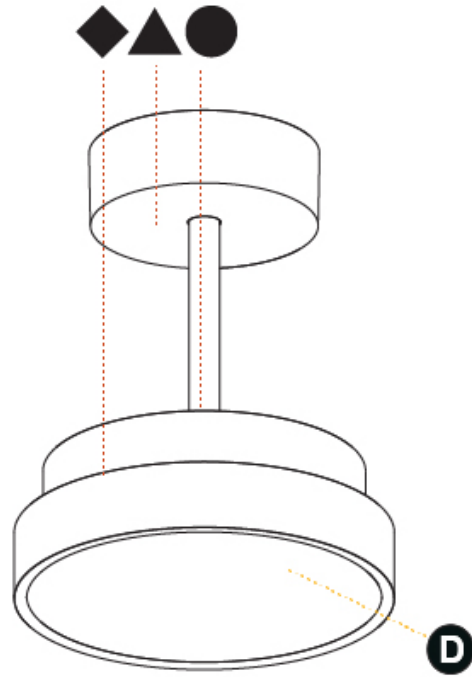

SIGN DIVA TUBE KORONA SUSPENSION

A300024-

PROJECT

TYPE

SPECIFIER

QUANTITY

DATE