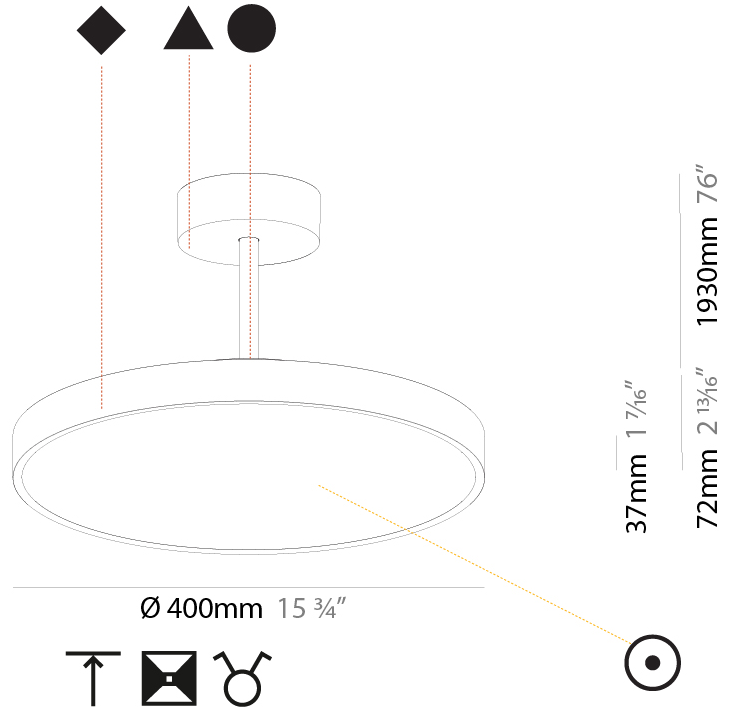

GENERAL

Series: Sign Diva Tube
Subseries: Sign Diva Tube
Brand: Prolicht
Division: Architectural
Mounting Type: Suspension
Mounting Location: Ceiling
Subcategory: Pendant

PHYSICAL

Shape: Round
Diameter (mm): 400
Diameter (in): 15 3/4
Height (mm): 72
Height (in): 2 13/16
Max. Overall Height (mm): 2002
Max. Overall Height (in): 78 13/16
Light Distribution: Direct / Indirect
Weight (kg): 3.314
Weight (lbs): 7.306
Diffuser: [PMMA - Opal](#) / [Micro-Prism](#) / [Sparkling Secret](#) / [Vintage Industrial](#)
Fixture Finish: [SSR / BKV / CWI / CRY / HAB / UFT / ITA / RUA / FTG / MYG / LOD / PUS / FRO / FUP / KIA / POP / BLS / SPG / MEY / GOH / GUM / CHC / COM / ABZ / JAG / OBR / MOS / ROR](#)
Fixture Material: [Extruded Aluminum](#) / [Steel](#)

ELECTRICAL

Lamp Type: LED (Zhaga Standard)
Input Wattage (W): 30
Total Output Wattage (W): 27.8
Dimming: [Tri-Mode (Non-Dimming and Phase Dimming (120Vac only) and 0-10V Dimming)](#)
Driver Included: Yes
Driver Location: Integrated
Driver Type: Constant Current - Universal
Driver Class: Class 2
Input Voltage (V): 120 - 277
Constant Current (MA): 500 / 350

LED

Color Temperature (*K): [3000](#) / [3500](#) / [4000](#)
Max. Delivered Lumen (lm): 3049 / 3019 / 3055 / 3117
Nominal Lumen (lm): 4182 / 4142 / 4189 / 4275
CRI: >90 CRI
Lamp Life (hrs): 50000

OPTICAL

RATINGS AND CERTIFICATIONS

Certified By: Certified for North American Standards
IP rating: IP20