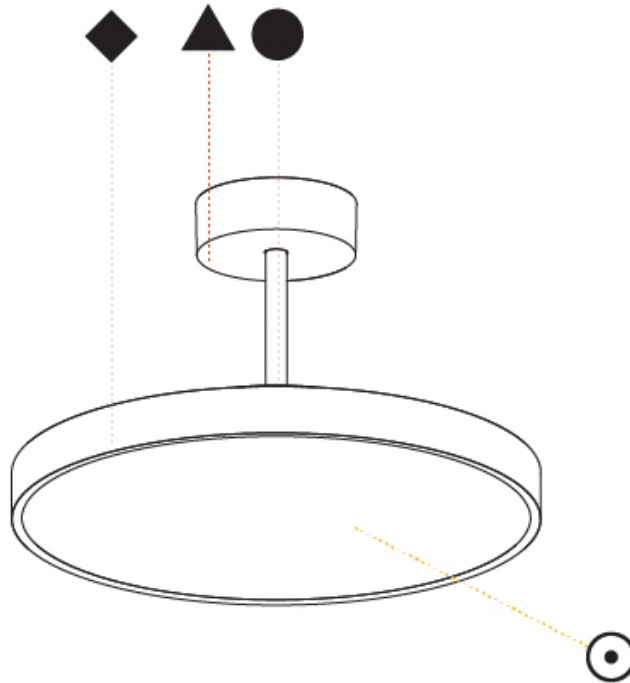

SIGN DIVA TUBE SUSPENSION

A300021-

PROJECT

TYPE

SPECIFIER

QUANTITY

DATE

A