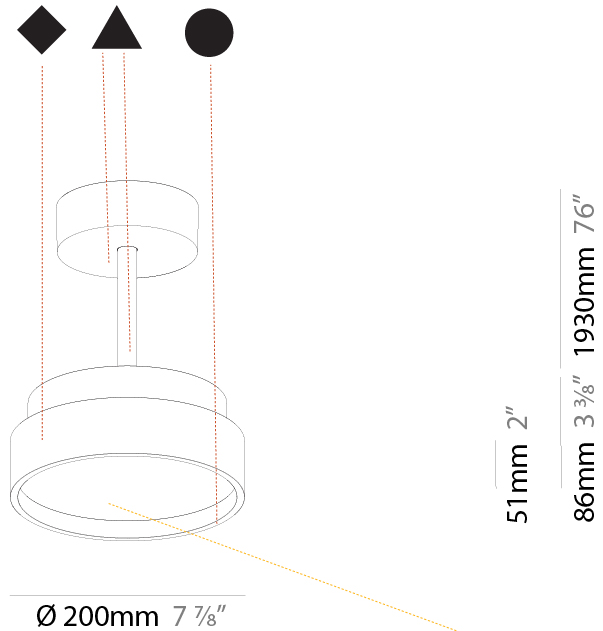

GENERAL

Series: Sign Diva Tube
Subseries: Sign Diva Tube Korona
Brand: Prolicht
Division: Architectural
Mounting Type: Suspension
Mounting Location: Ceiling
Subcategory: Pendant

PHYSICAL

Shape: Round
Diameter (mm): 200
Diameter (in): 7 7/8
Height (mm): 86
Height (in): 3 3/8
Max. Overall Height (mm): 2016
Max. Overall Height (in): 79 3/8
Light Distribution: Direct
Weight (kg): 1.789
Weight (lbs): 3.944
Diffuser: PMMA - Opal / Micro-Prism / Sparkling Secret / Vintage Industrial
Fixture Finish: SSR / BKV / CWI / CRY / HAB / UFT / ITA / RUA / FTG / MYG / LOD / PUS / FRO / FUP / KIA / POP / BLS / SPG / MEY / GOH / GUM / CHC / COM / ABZ / JAG / OBR / MOS / ROR
Fixture Material: Extruded Aluminum / Steel

ELECTRICAL

Lamp Type: LED (Zhaga Standard)
Input Wattage (W): 10
Dimming: Tri-Mode (Non-Dimming and Phase Dimming (120Vac only) and 0-10V Dimming)
Driver Included: Yes
Driver Location: Integrated
Driver Type: Constant Current - Universal
Driver Class: Class 2
Input Voltage (V): 120 - 277
Constant Current (MA): 350

LED

Color Temperature (°K): 2700 / 3000 / 3500 / 4000
Max. Delivered Lumen (lm): 836 / 895 / 903 / 921
Nominal Lumen (lm): 1280 / 1370 / 1382 / 1410
CRI: >90 CRI
Lamp Life (hrs): 50000

OPTICAL

RATINGS AND CERTIFICATIONS

Certified By: Certified for North American Standards
IP rating: IP20