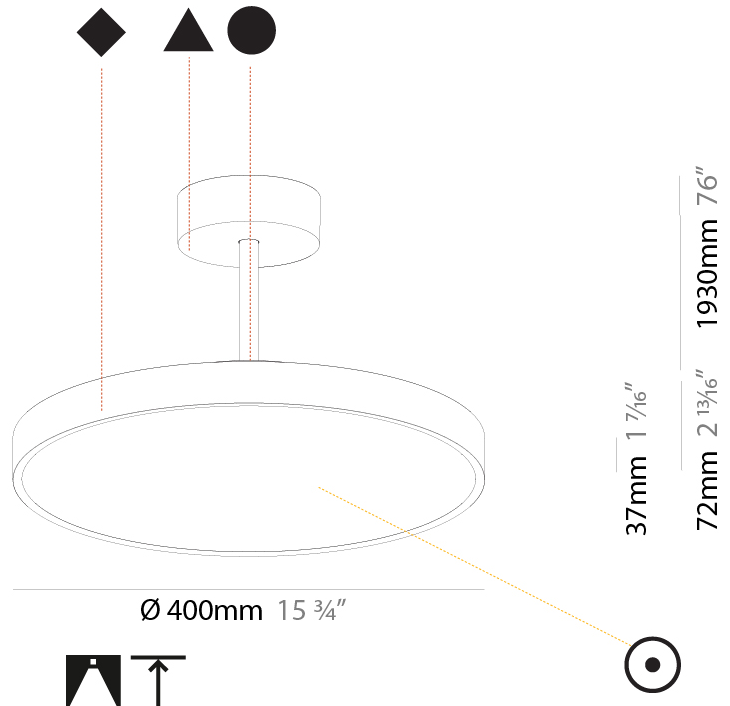

GENERAL

Series: Sign Diva Tube
Subseries: Sign Diva Tube
Brand: Prolicht
Division: Architectural
Mounting Type: Suspension
Mounting Location: Ceiling
Subcategory: Pendant

PHYSICAL

Shape: Round
Diameter (mm): 400
Diameter (in): 15 3/4
Height (mm): 72
Height (in): 2 13/16
Max. Overall Height (mm): 2002
Max. Overall Height (in): 78 13/16
Light Distribution: Direct
Weight (kg): 2.888
Weight (lbs): 6.366
Diffuser: PMMA - Opal / Micro-Prism / Sparkling Secret / Vintage Industrial
Fixture Finish: SSR / BKV / CWI / CRY / HAB / UFT / ITA / RUA / FTG / MYG / LOD / PUS / FRO / FUP / KIA / POP / BLS / SPG / MEY / GOH / GUM / CHC / COM / ABZ / JAG / OBR / MOS / ROR
Fixture Material: Extruded Aluminum / Steel

ELECTRICAL

Lamp Type: LED (Zhaga Standard)
Input Wattage (W): 17
Total Output Wattage (W): 16
Dimming: Tri-Mode (Non-Dimming and Phase Dimming (120Vac only) and 0-10V Dimming)
Driver Included: Yes
Driver Location: Integrated
Driver Type: Constant Current - Universal
Driver Class: Class 2
Input Voltage (V): 120 - 277
Constant Current (MA): 500

LED

Color Temperature (*K): 2700 / 3000 / 3500 / 4000
Max. Delivered Lumen (lm): 1807 / 1943 / 1951 / 1991
Nominal Lumen (lm): 2250 / 2450 / 2430 / 2480
CRI: >90 CRI
Lamp Life (hrs): 50000

OPTICAL

RATINGS AND CERTIFICATIONS

Certified By: Certified for North American Standards
IP rating: IP20

A