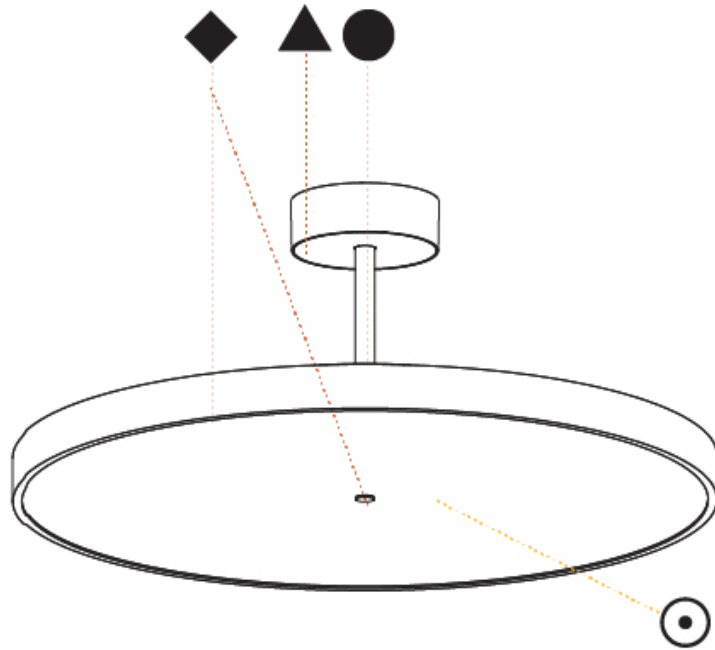

SIGN DIVA TUBE SUSPENSION

A300023-

PROJECT
TYPE
SPECIFIER
QUANTITY
DATE

A